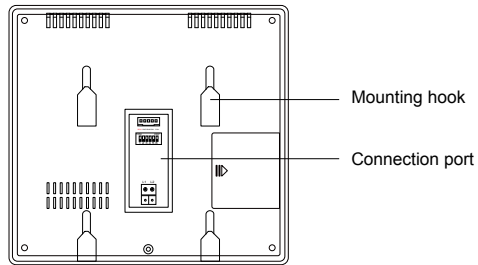

1. Parts and Functions